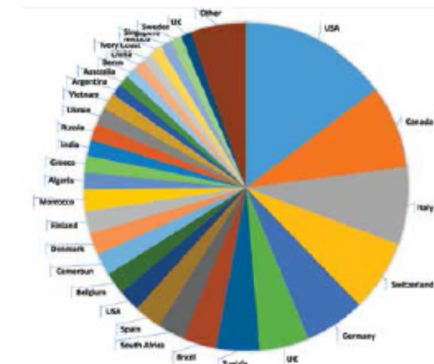

## 25 research centers

- Modelization Sciences
- Experimental Sciences
- Humanities
- Education
- Law and Political Sciences

Transfer

Entrepreneurship

Industry-university research collaboration

Incubators

Fablabs

# CY Advanced Studies

90 Visiting scholars per year

50 Scientific events per year

20 Fellows-in-residence at CYAS

5 Scientific programs

Composition of nationalities among fellows

The current composition of country of origin among fellows comes as follows.

- 1 or 2 American researchers, for a total of 10 months of grants available
- 3 first - or second-year Master's students (funding renewable for the second year);
- 1 *Fulbright Specialist*: an expert with experience (holder of a PhD or of a similar level), with major professional, scientific, or artistic achievements, who engages in one or several of the university's activities for a period of two to six weeks.